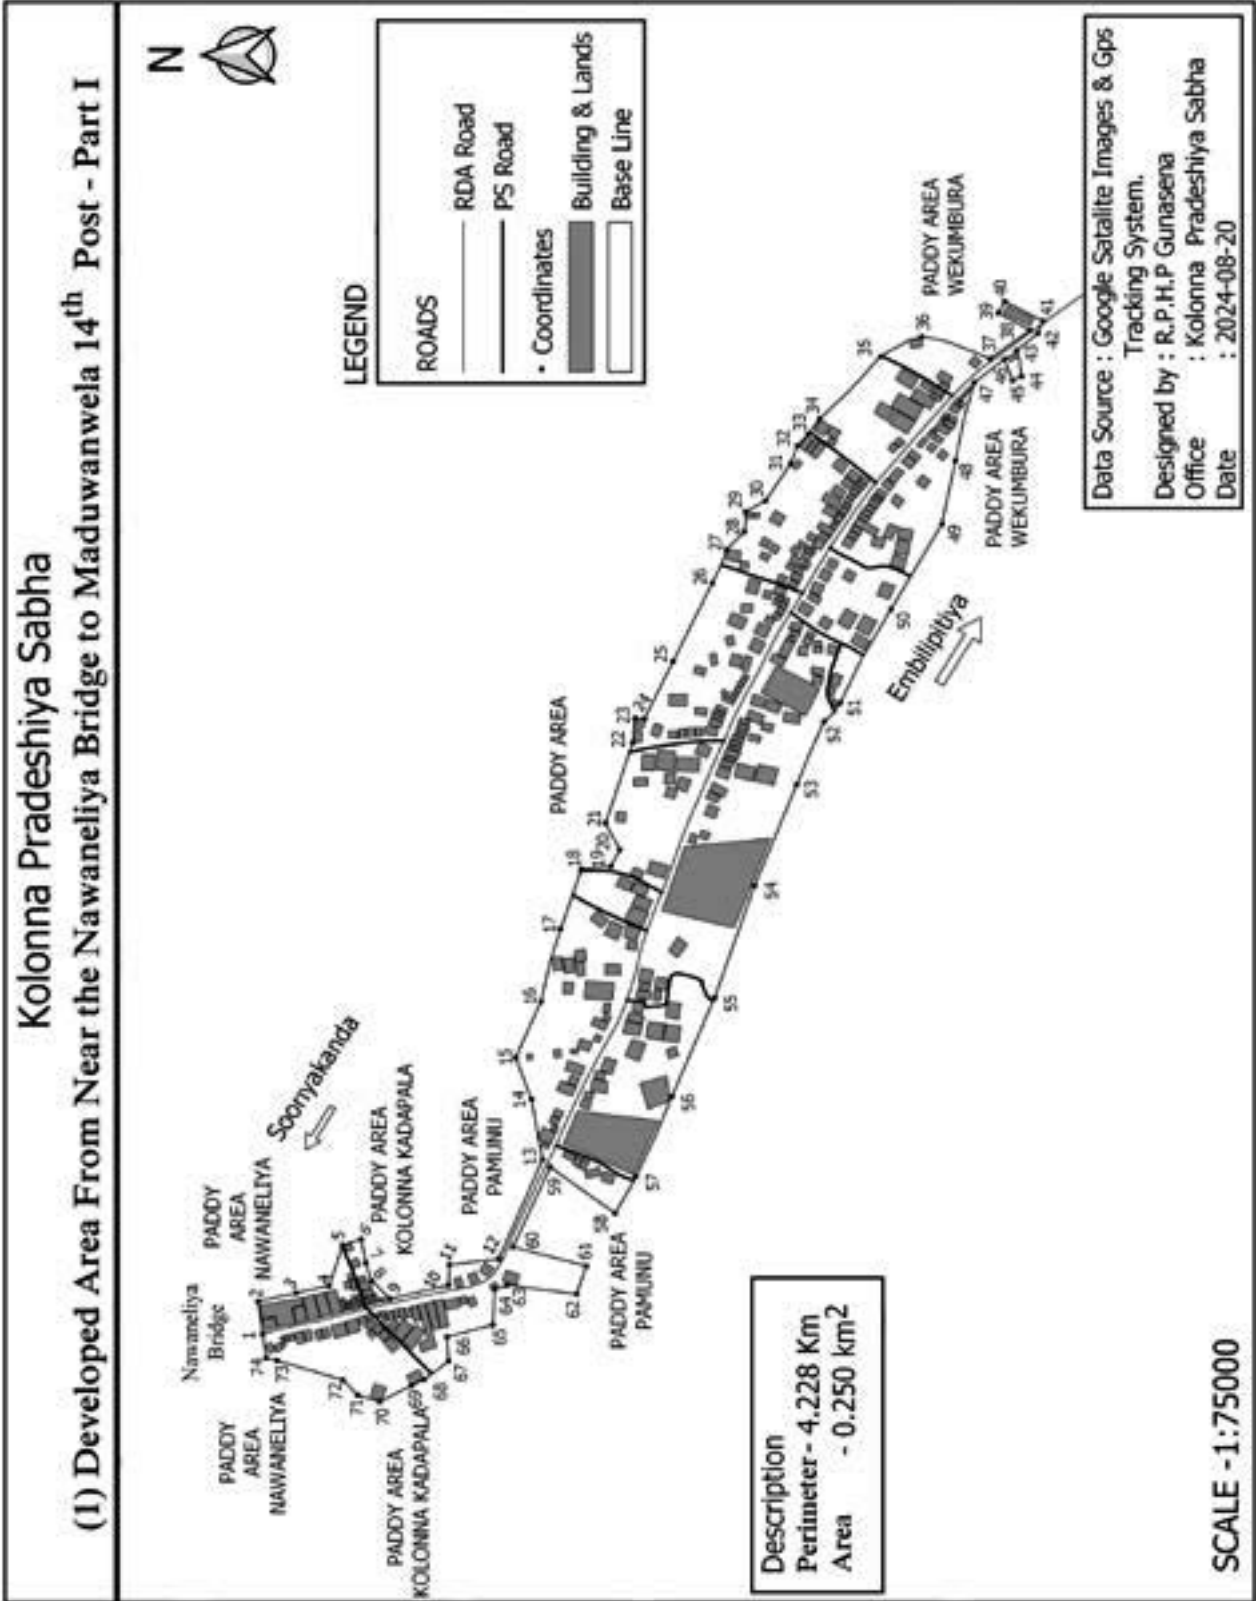

No.	<i>Boundary coordinates of the zone (Kandawela Sri Lanka)</i>	<i>The boundary details of coordinates</i>
57	133795.15 / 190385.557	Behind of the Kolonna Primary School Western border -
58	133820.306 / 190339.263	The land of Mr. P.G. Henry Wijesiri - Western border
59	133898.154 / 190397.404	Front of the land of Mrs.J. Karunawathi Western border - Pamunu field
60	133492.849 / 190297.052	Left side of Front of the land of Mr.M.A. Manamperi Western border
61	133855.017 / 190273.106	The Paddy field of Mr.W. Piyadasa and Hendry dias Western border -Pamunu field
62	133866.318 / 190237.733	Behind of left of the land of Mr.M.A. Manamperi Western border
63	133950.096 / 190249.15	Behind of the house of Mr.M.A. Manamperi Western border -Pamunu field
64	133964.778 / 190243.788	Behind of the shop of Mr.M.A. Manamperi Western border -Pamunu field
65	133967.117 / 190199.119	Right side of Behind of the shop of Mr.M.A. Manamperi Western border
66	134022.122 / 190183.758	Behind of the land of Mr.S.L.D. Samarasinghe Western border
67	134020.225 / 190153.53	The land of Mr.S.L.D. Samarasinghe Western border - Kolonna Kadapala field
68	134049.824 / 190130.55	Left side of the house of Mrs.M.V. Rosalin Western border
69	134064.681 / 190122.838	Right side of the house of Mrs.M.V. Rosalin Western border
70	134102.823 / 190102.317	Behind of the house of Mr.P.G. Wijewardana Western border - Kolonna Kadapala field
71	134129.151 / 190110.854	Right side of the house of Mr.G. Pedirishami Western border
72	134146.967 / 190129.731	The land of Mr.G. Pedirishami - Western border
73	134226.373 / 190154.48	The land of Mr.M.V. Piyadasa Western border -Nawanaliya field
74	134239.321 / 190157.428	The land of Mr.M.V. Nihal Kumara Western border - Nawanaliya field