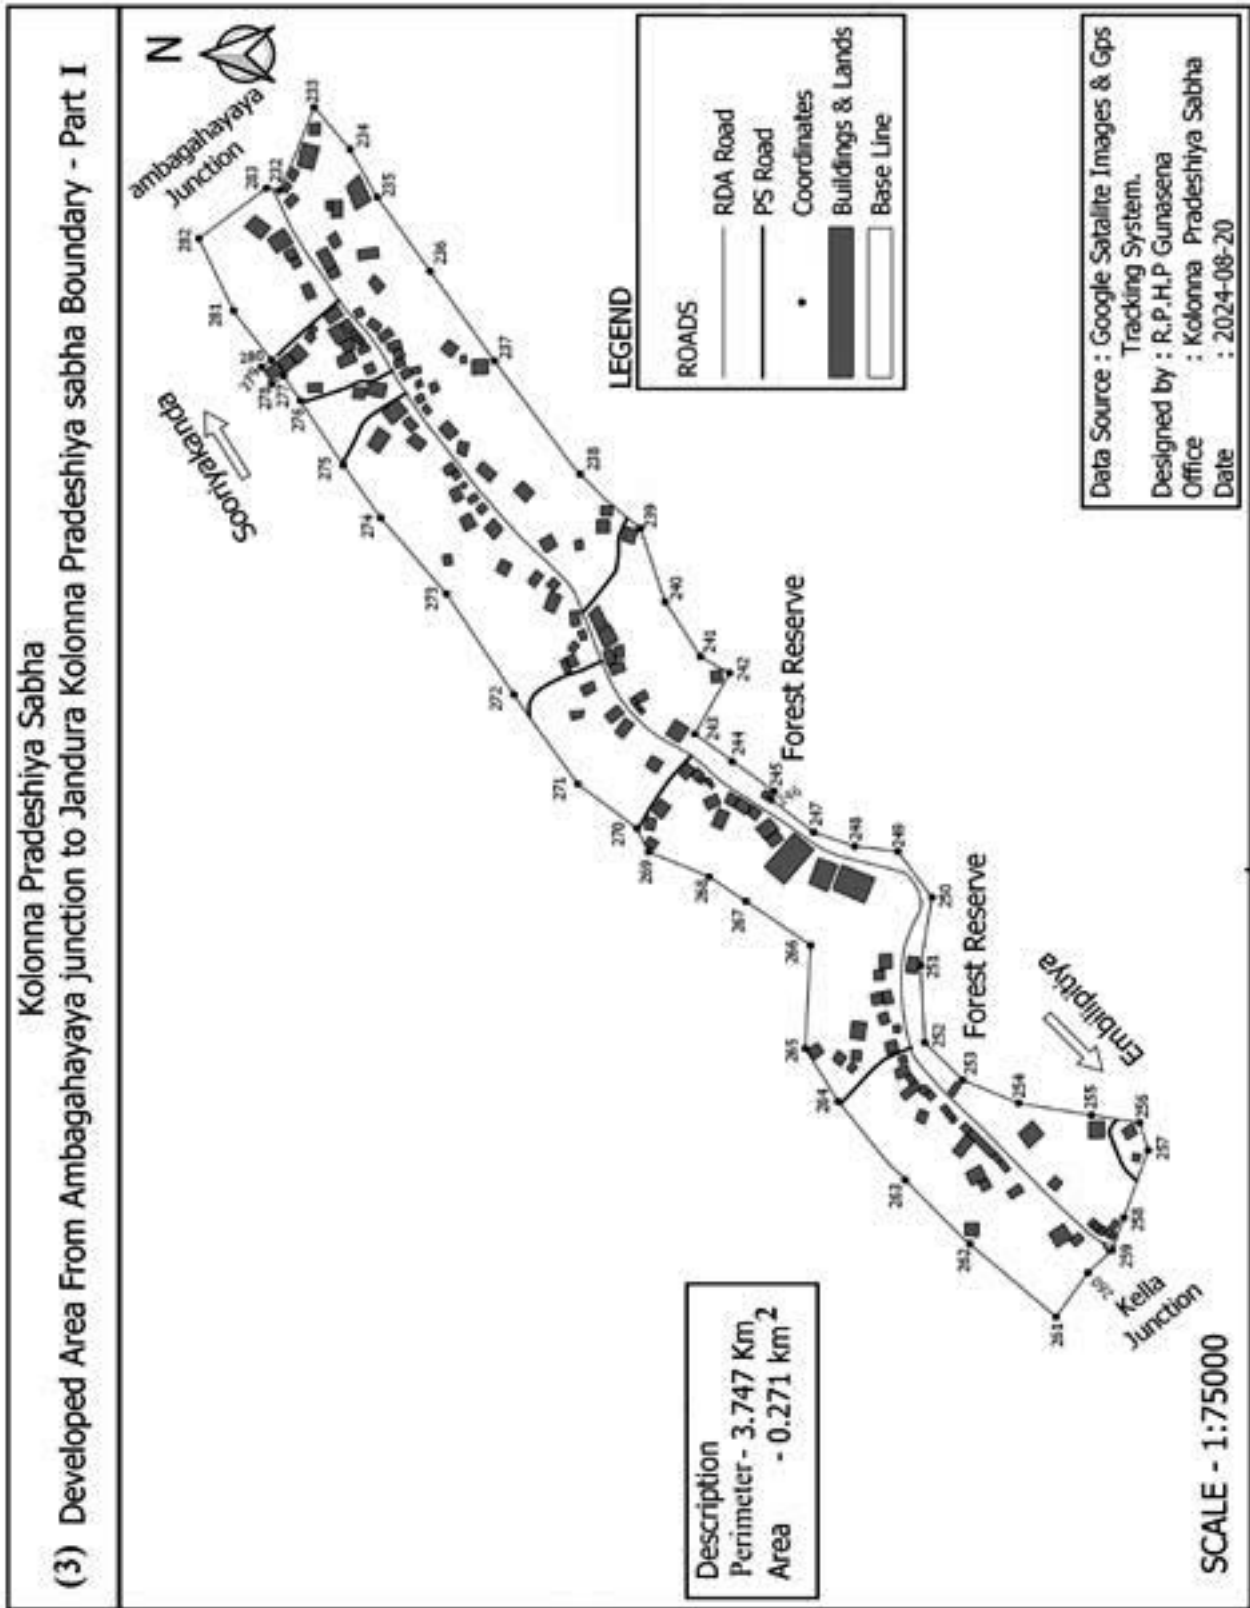

No.	<i>Boundary coordinates of the zone (Kandawela Sri Lanka)</i>	<i>The boundary details of coordinates</i>
266	130489.963/192529.405	Government land - Northern border
267	130560.87/192580.116	The house and the land of Mrs.K.D. Indrani - Western border
268	130601.007/192608.336	The land of Mrs.K. Siriyawathi (K.Magi) - Western border
269	130667.169/192636.677	Behind of the house of Mrs. Somalatha - Western border
270	130453.016/192804.132	The land of Mr. Indika Kumara - Western border
271	130744.877/192714.622	The land of Mrs.K. Rani - Western border
272	130814.776/192817.186	Right side of the land of Mrs.W. Geethani Dilrukshi - Western border
273	130888.632/192932.602	Right side of the land of Mr.V.P. Piyarathna. - Western border
274	130960.471/193019.505	The land of Mr.K.P. Ariyadasa - Western border
275	131001.572/193080.149	The land of Mr.V.P. Piyadasa - Western border
276	131048.57/193153.961	Behind of the house of Mr.V.P. Sarath Kumara- Western border
277	131066.655/193182.4	Behind of the house of Mr.G.V. Jayantha Kumarasiri - Western border
278	131079.526/193173.203	Right side of the house of Mr.G.V. Jayantha Kumarasiri - Western border
279	131091.038/193192.546	Front of right side of the land of Mr.G.V.Jayantha Kumarasiri Western border
280	131080.069/193200.779	Front of left side of the land of Mr.G.V.Jayantha Kumarasiri - Western border
281	131121.689/193257.319	The house and the land of Mr.J.Jayawardana - Western border
282	131159.573/193339.885	Navin Ruwandika Mawatha 100 meter - Northern border
283	131085.503/193397.484	Front side of the shop of Mr.H.A. Podimahathmaya- Western border