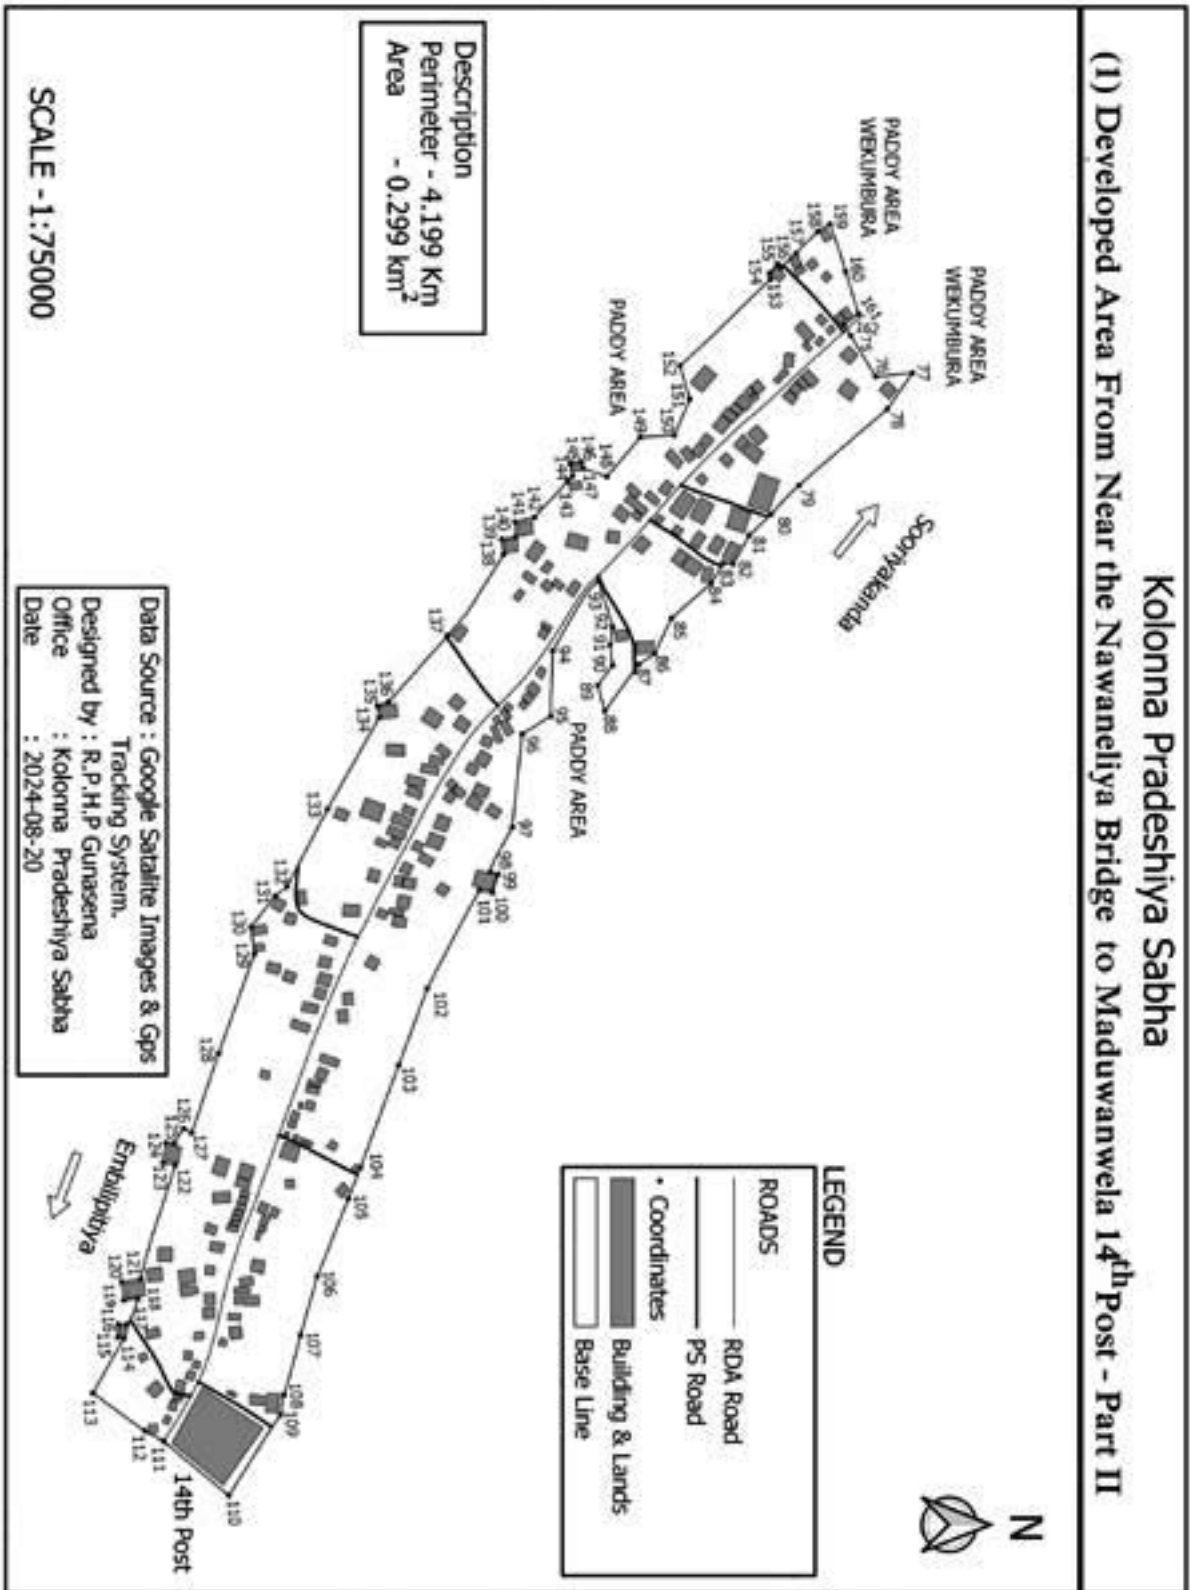

No.	<i>Boundary Coodinates of the zone (Kandawela Sri Lanka)</i>	<i>The boundary details of Coordinates</i>
141	132807.102 / 191768.08	Left side of the house of Mr. B.A. Sarath Kumara Wijesinghe Western border-
142	132829.381 / 191763.2	Right side of the land of Mr. B.A. Sarath Kumara Wijesinghe Western border-
143	132868.286 / 191721.054	Behind of the house of Mr. B.A. Sarath Kumara Wijesinghe Western border-
144	132873.88 / 191715.16	Right side of the land of Mr. B.A. Sarath Kumara Wijesinghe Western border-
145	132871.626 / 191700.658	Left side of the house of Mr. A.M. Yohan Madusanka Western border-
146	132884.699 / 191698.016	Behind of the house of Mr. A.M. Yohan Madusanka Western border-
147	132886.327 / 191705.763	Right side of the house of Mr. A.M. Yohan Madusanka Western border-
148	132914.217 / 191715.568	The land of Mr. I.G. Senadheera Western border- Elaihala field
149	132953.394 / 191669.46	The land of Mr. G. N. Gamage Western border- Elaihala field
150	132992.965/ 191667.224	The land of Mr. D.E. Thilakarathne Western border- Elaihala field
151	133010.967 / 191625.109	The left side of the land of Mr. E. K. Dayarathne Western border- Elaihala field
152	132999.554 / 191586.218	Behind of the land of Mr. E. K. Dayarathne Western border- Elaihala field
153	133105.237 / 191484.925	The land of Mr. Chathuranga Anurada Hewavitharana Western border
154	133103.62 / 191478.334	Behind of left side of the land of Mr. Chathuranga Anurada Hewavitharana Western border
155	133113.032 / 191467.248	Behind of Right side of The land of Mr. C. Anurada Hewavitharana Western border-Diyanawatha Road border
156	133117.432 / 191471.889	Front of right side of The land of Mr. C. Anurada Hewavitharana Western border-Diyanawatha Road border
157	133134.41 / 191455.045	Behind of the house of Mrs. Deepa Chandani Western border
158	133160.116/ 191429.206	Left side of the house of Mrs. Dilanthi Wijekoon Western border
159	133174.416 / 191420.883	The land of Mrs. Dilanthi Wijekoon Western border- Wekumbura field
160	133192.651 / 191476.264	The land of Mr. M.D.S. Rathnapala Western border- Wekumbura field
161	133207.593 / 191525.379	Front of the land of Mr. A. Shelton Nothern border- Embilipitiya Sooriyakanda Road
162	133190.771 / 191537.956	Front of the house of Mr. A. Amarasena Nothern border