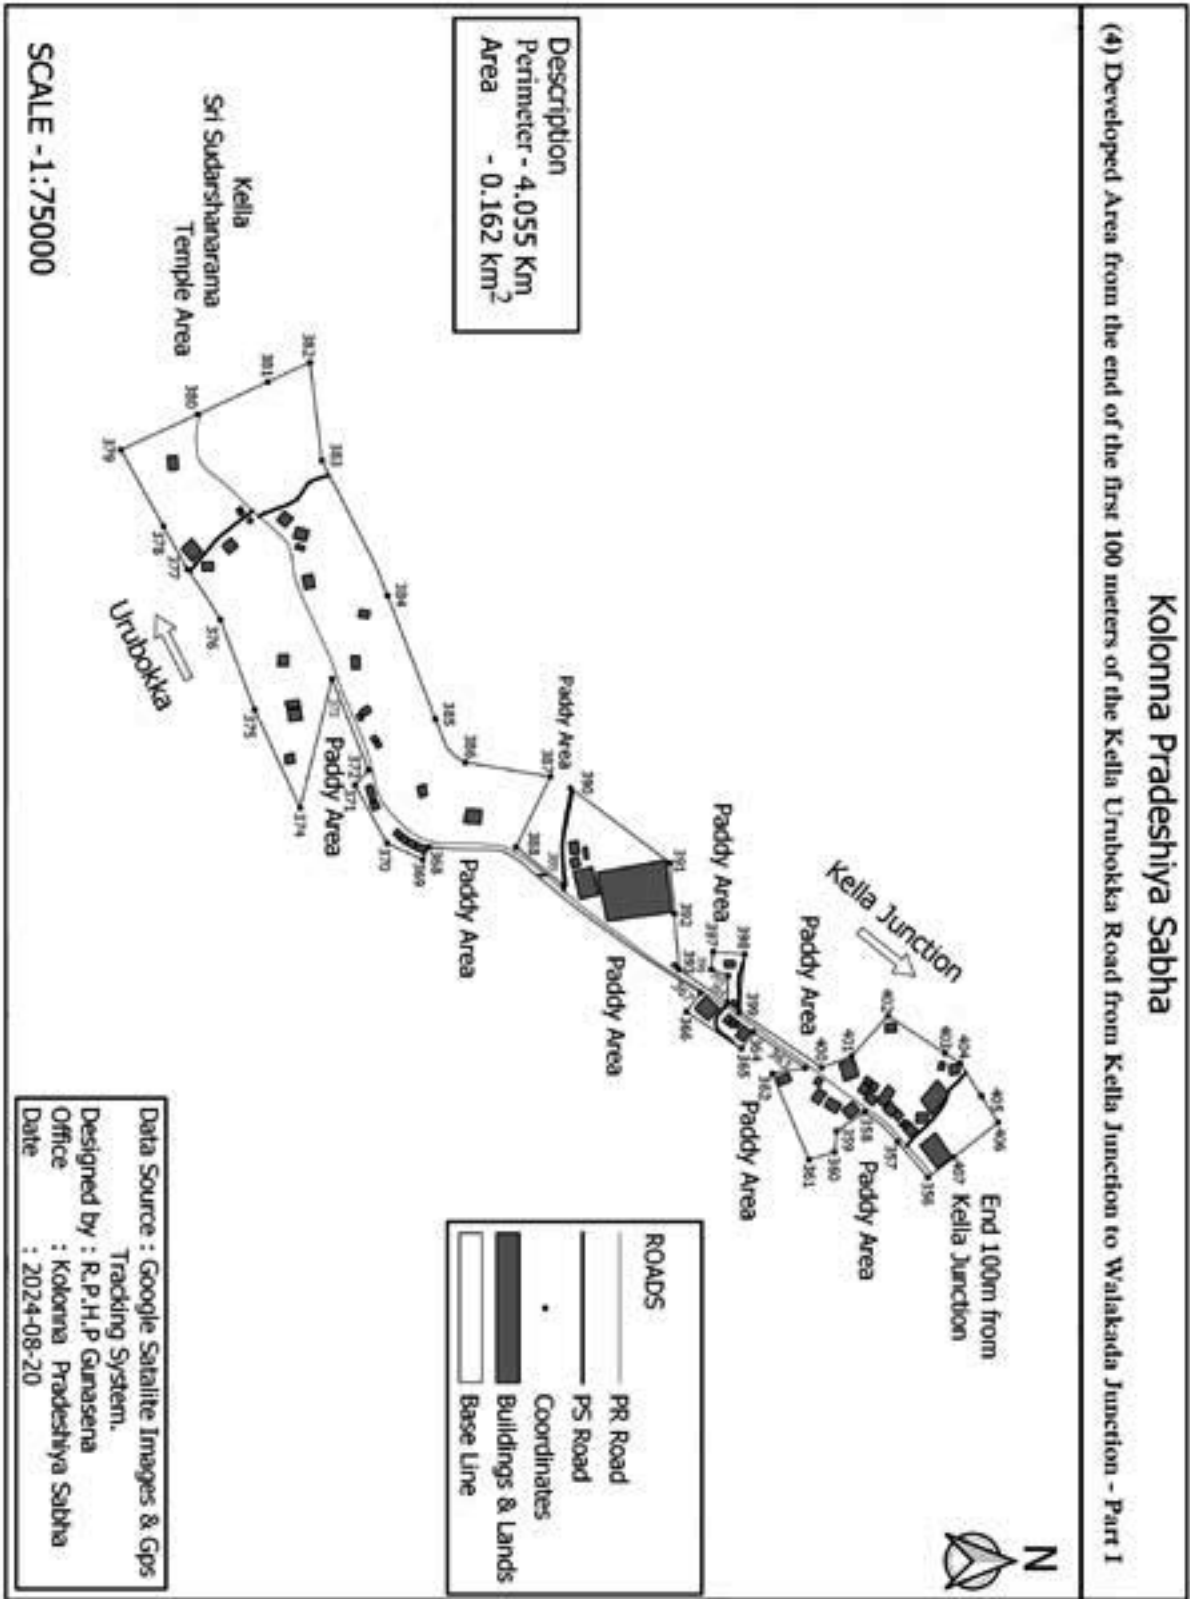

No.	<i>Boundary coordinates of the zone (Kandawela Sri Lanka)</i>	<i>The boundary details of coordinates</i>
390	129673.545/191643.405	Left side of the land of Inoka Priyadarshani Western border
391	129791.751/191732.569	Behind of Kella National school -Western border
392	129796.83/191793.672	Right side of Kella National school -Western border
393	129802.341/191859.967	Right side of the shop of Mr. M.G. Upali Rajapaksha -Western border
394	129860.146/191899.454	Left side of the shop of Mr. Prasad Dahanayaka -Western border
395	129860.624/191867.547	Front of the land of Mrs.K.G. Somalatha -Western border
396	129840.604/191859.674	Left side of the land of Mrs.K.G. Somalatha Front border - Western
397	129843.17/191838.979	Left side of the land of Mrs. K.G. Somalatha Behind border - Western
398	129880.567/191842.058	Right side border of the land of Mrs. K.G.Somalatha Western
399	129873.997/191910.033	Right side of the shop of Mr. Prasad Dahanayaka Western border
400	129972.151/191976.706	Front side of the shop of Mr. D. P. Dahanayaka Western border
401	130008.172/191963.003	Behind of the land of Mr. Dehitha Chathuranga Western border
402	130051.011/191915.257	The house of Mr. K. G. Nimal Aberathna Western border
403	130118.854/191959.749	Behind of the house of Mr. V. K. P. Sediris Western border
404	130136.999/191971.649	Behind of the house of Mr.V. K. P. Siripala Western border
405	130161.933/192010.735	Front side of the house of Mr. Annoris Western border
406	130182.372/192042.423	The land of Mr. Aranolis - Eastern border
407	130129.13/192084.077	Behind of the shop of Mr. Nihal Northern border- Kella Walakada road limit